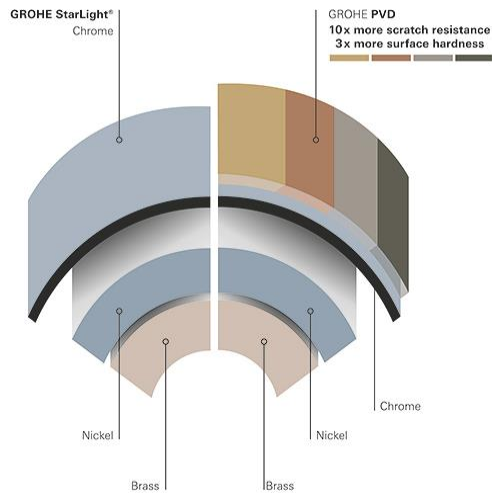

"Grandera"
Single-lever shower mixer trim

- set for final installation for
- 33 961 000, 33 962 000, 33 963 000, 33 964 000, 33 965 000, 33 966 000, 35 501 000
- **without concealed body**
- **GROHE StarLight** chrome finish
- escutcheon- and shaft-sealing
- metal escutcheon
- covered fixing

- 000 | StarLight Chrome
- IG0 | Chrome/Gold
- DA0 | Warm Sunrise

Note: [YouTube \(Features of the GROHE Rapido E\) https://www.youtube.com/watch?v=5-xKu7u9oPs](https://www.youtube.com/watch?v=5-xKu7u9oPs)
[YouTube \(Unboxing 35501000\) https://www.youtube.com/watch?v=a2OecLySWeg](https://www.youtube.com/watch?v=a2OecLySWeg)

Stylistically, the Grandera collection can be combined with a wide range of bathroom furnishings, with the added flexibility of two colors – chrome and chrome / gold.

GROHE surface hardness

x3
 Chrome PVD